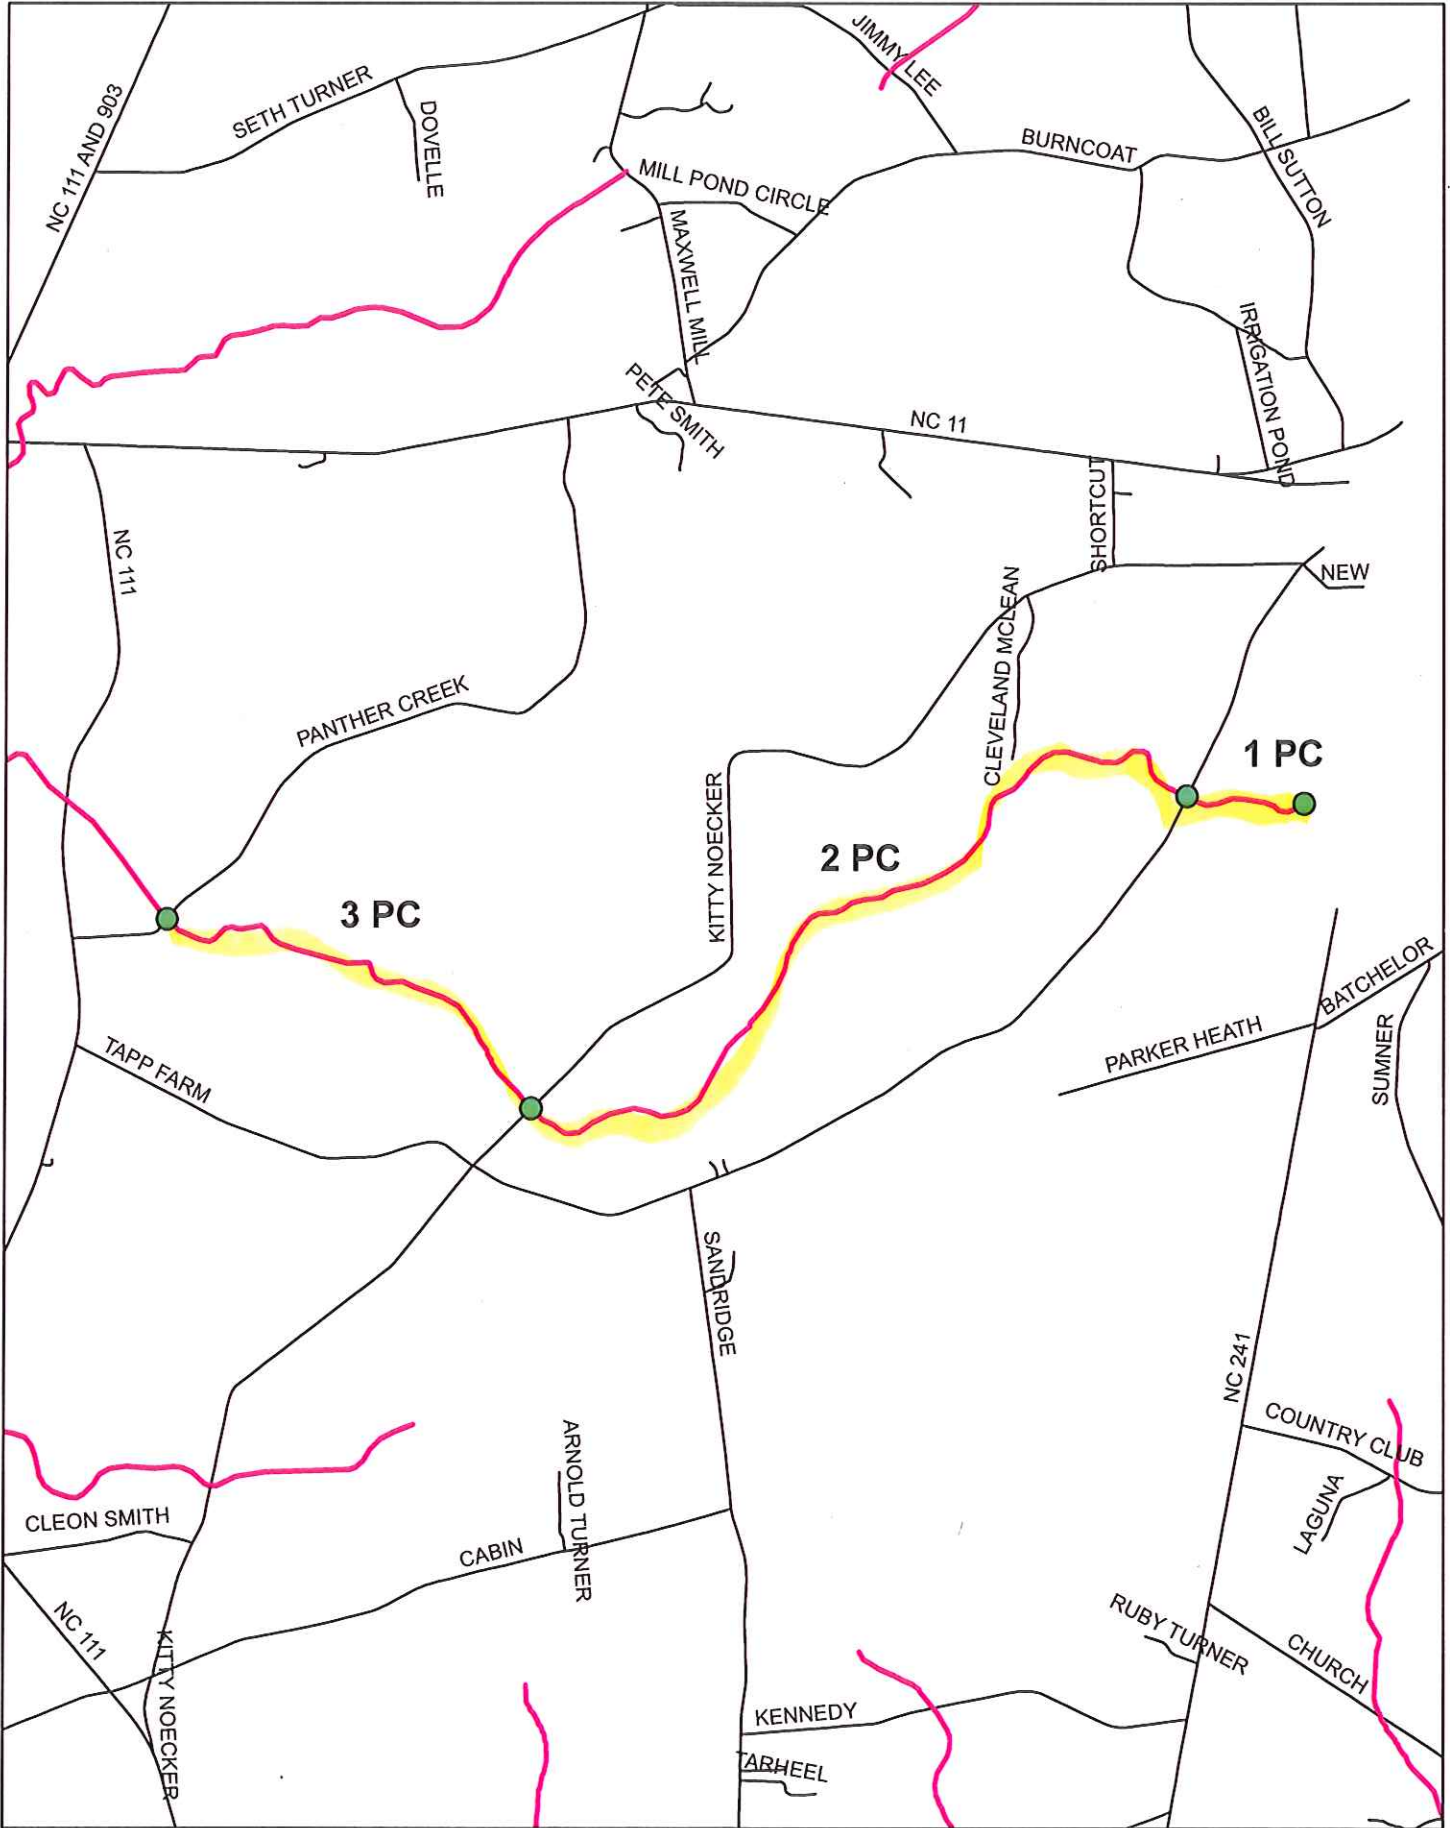

PANTHER CREEK CLEANOUT

1 PC 2 PC 3 PC

1 inch = 3,304 feet